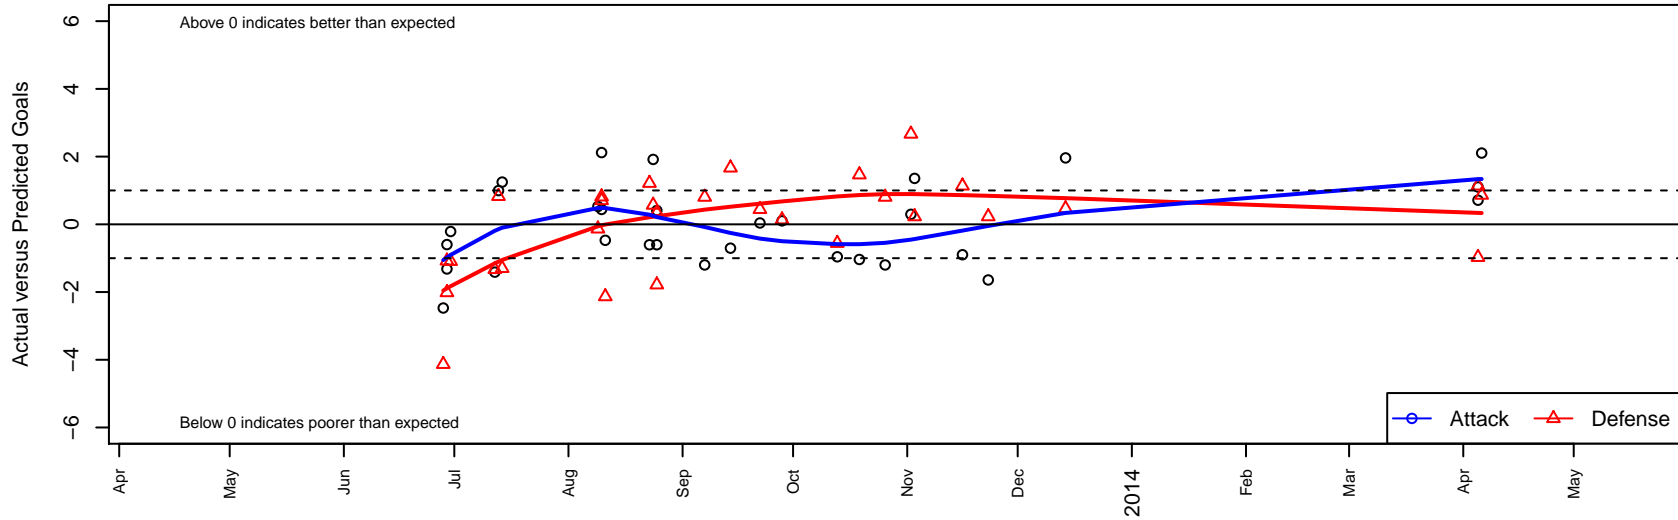

NK Havoc B01

North Kitsap SC
 Poulsbo, WA
 B01 total strength=593
 attack=0.51 defense=0.46
 fall league = PSPL Classic 2 U12
 alt names used:
 NK Havoc01
 NK Havoc
 NK Havoc 01
 NORTH KITSAP SC B01 HAVOC (WA)

Venues played:
 Clash At the Border Silver/Bronze/Copper Pool
 Clash At the Border Copper U12
 Seattle Cup BU12
 Blast Off BU12 B
 Island Cup BU12
 PSPL Classic 2 U12
 WA Cup BU12 Bronze U12

NK Havoc B01
 Dots are actual minus expected GF (blue circles) and GA (red triangles).
 Blue line is smoothed change in attack strength. Red is smoothed change in defense strength.